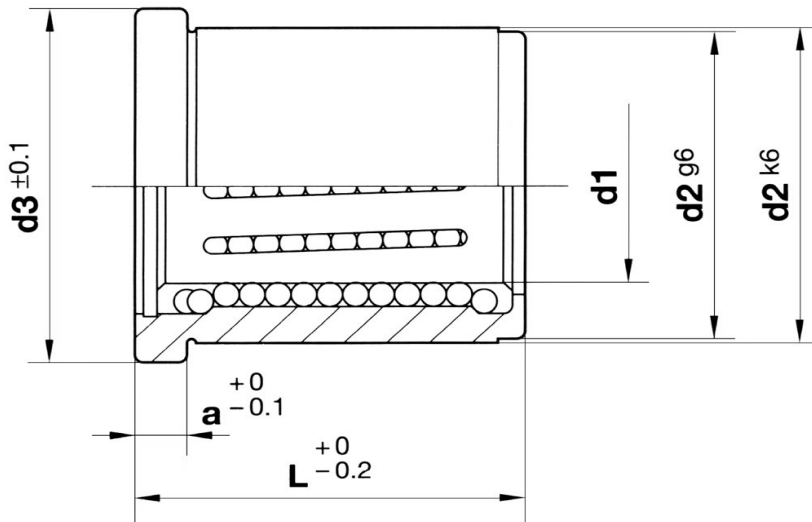

BUSH REF. 801

BOLEXP 801							
d1	L	d2	d3	a	ball	lines	Item code
12	30	24	28	6	3	5	B8011230
16	30	28	32	6	3	6	B8011630
16	35	28	32	6	3	6	B8011635
20	35	32	36	6	3	6	B8012035
20	45	32	36	6	3	6	B8012045
25	35	40	45	6	3	8	B8012535
25	45	40	45	6	3	8	B8012545
25	55	40	45	6	3	8	B8012555
32	45	50	56	8	4	8	B8013245
32	63	50	56	8	4	8	B8013263
40	45	60	66	8	4	8	B8014045
40	63	60	66	8	4	8	B8014063

Materials: Special steel bush. Bronze cage with high resistance to wear.
High-precision balls. Hardness: 60-62 HRc.

Please ask for other diameters and lengths different to the ones included in this catalogue.